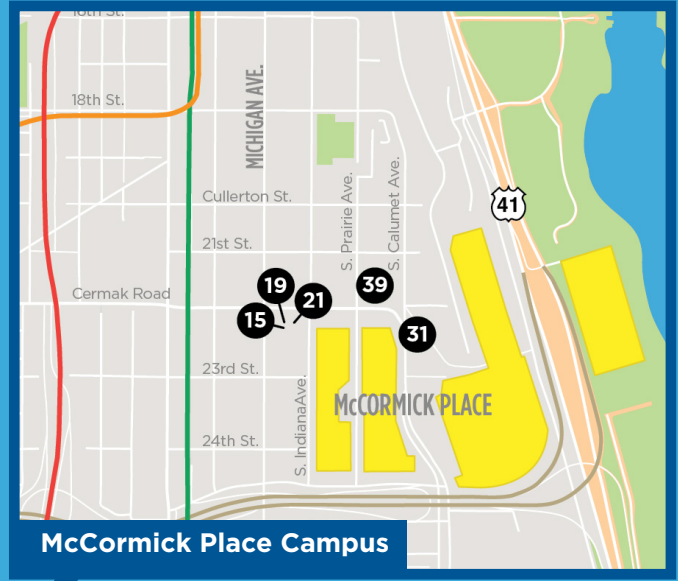

### SHUTTLE ROUTE KEY

- Drop Off & Pick Up at Lakeside Center ONLY
- Drop Off & Pick Up at South Building ONLY
- No Shuttle (Walking Distance)

McCormick Place Campus